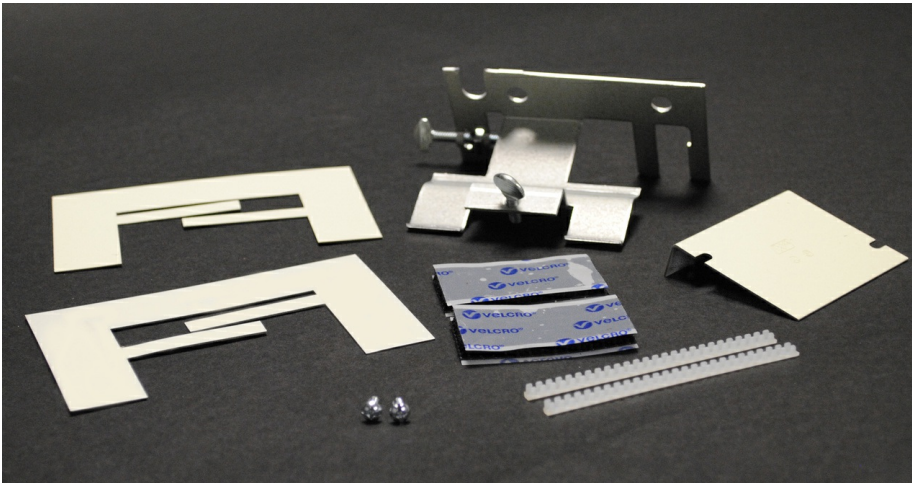

Routing power, data, and A/V – neatly and simply – from up there to down here; that’s what Tele-Power® Poles are all about. Their sole purpose is to get the business end of your wire and cabling needs down to your workstation, equipment, or modular furniture. Specifically, in away-from-the-wall locations in open commercial office areas, schools, labs, stores and other sites. Whatever power, data, or A/V wiring you need to bring down to the desk, workstation, or cash registers, Wiremold Tele-Power Poles handle all of your needs effortlessly. For modular office furniture – our poles easily provide the hook up to feed office partitions. The poles are also available with specialized electrical circuits such as dedicated/isolated ground. Vertical drop poles give you the flexibility and capacity to devote both sides of the pole for single or dual service feeds. Legrand/Wiremold offers the broadest selection of open space solutions. With standard, custom and configurable products, you can rest assured that the right solution is readily available and adaptable to your current and future work environments.

## Features & Benefits

Add power receptacles or devices to existing modular Tele-Power Poles. Includes one receptacle mounting bracket.

### General Info

Product Line	Wiremold	Color	White
UPC Number	786776196382	Country Of Origin	United States
Product Series	Steel Tele-Power	Application Sector	Commercial
Standard	File E41751	Type	Accessories

### Dimensions

---

Product Weight US	0.6 lb
-------------------	--------

---