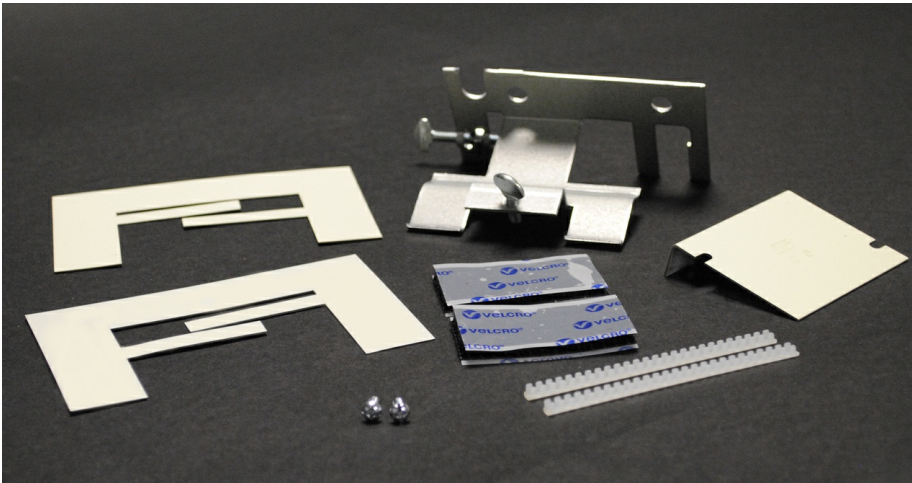

Routing power, data, and A/V – neatly and simply – from up there to down here; that’s what Tele-Power® Poles are all about. Their sole purpose is to get the business end of your wire and cabling needs down to your workstation, equipment, or modular furniture. Specifically, in away-from-the-wall locations in open commercial office areas, schools, labs, stores and other sites. Whatever power, data, or A/V wiring you need to bring down to the desk, workstation, or cash registers, Wiremold Tele-Power Poles handle all of your needs effortlessly. For modular office furniture – our poles easily provide the hook up to feed office partitions. The poles are also available with specialized electrical circuits such as dedicated/isolated ground. Vertical drop poles give you the flexibility and capacity to devote both sides of the pole for single or dual service feeds. Legrand/Wiremold offers the broadest selection of open space solutions. With standard, custom and configurable products, you can rest assured that the right solution is readily available and adaptable to your current and future work environments.

Features & Benefits

Add power receptacles or devices to existing modular Tele-Power Poles. Includes one receptacle mounting bracket.

Specifications

General Info

Product Line	Wiremold	Color	Ivory
UPC Number	786776102437	Country Of Origin	United States
Application Sector	Commercial	Standard	cULus Listed Multioutlet Assemblies: File E15191, E178348 Guide PVGT. Raceway Fittings: File E41751 Guide RJPR. Accessories: File E53857 Guide RVUR Meets Article 380 & 386 of NEC.