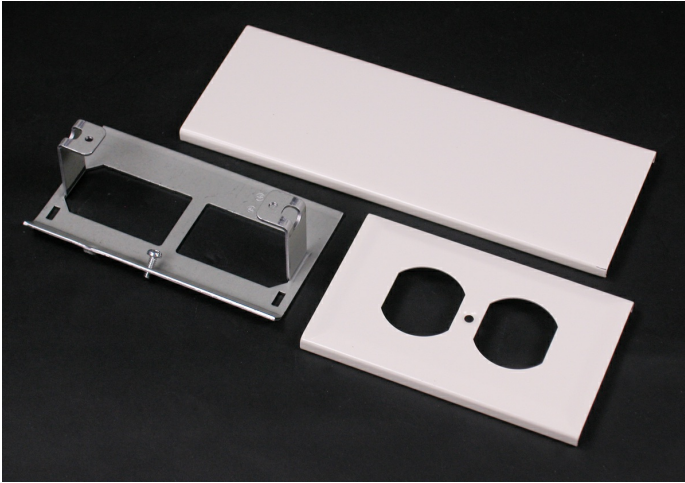

Wiremold
30TP Series Duplex Receptacle Cover (White)
Part No. 30TP-B-WH

Routing power, data, and A/V – neatly and simply – from up there to down here; that’s what Tele-Power® Poles are all about. Their sole purpose is to get the business end of your wire and cabling needs down to your workstation, equipment, or modular furniture. Specifically, in away-from-the-wall locations in open commercial office areas, schools, labs, stores and other sites. Whatever power, data, or A/V wiring you need to bring down to the desk, workstation, or cash registers, Wiremold Tele-Power Poles handle all of your needs effortlessly. For modular office furniture – our poles easily provide the hook up to feed office partitions. The poles are also available with specialized electrical circuits such as dedicated/isolated ground. Vertical drop poles give you the flexibility and capacity to devote both sides of the pole for single or dual service feeds. Legrand/Wiremold offers the broadest selection of open space solutions. With standard, custom and configurable products, you can rest assured that the right solution is readily available and adaptable to your current and future work environments.

Features & Benefits

Add power receptacles or devices to existing modular Tele-Power Poles. Includes one receptacle mounting bracket.

Specifications

General Info

Product Line	Wiremold	Color	White
UPC Number	786776196399	Country Of Origin	United States
Product Series	Steel Tele-Power	Application Sector	Commercial
Standard	File E53857	Type	Cover

Dimensions

Product Weight US	0.7 lb
-------------------	--------

Listing Agencies / 3rd Party Agencies

cULus Listed	Yes
--------------	-----