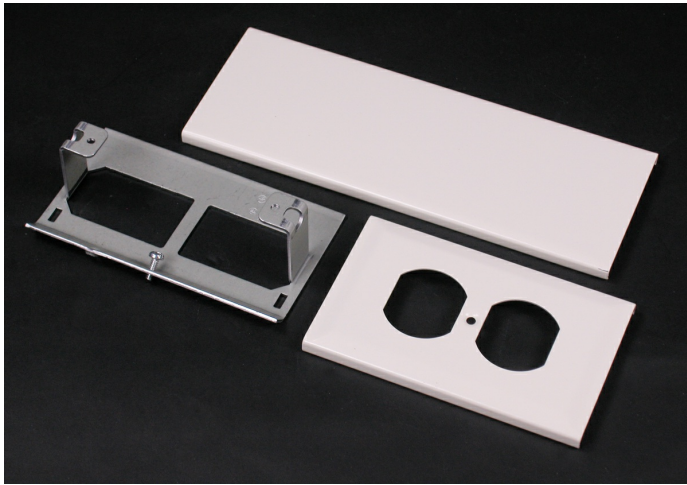

Wiremold
30TP Series Duplex Receptacle Cover
Part No. 30TP-B

Routing power, data, and A/V – neatly and simply – from up there to down here; that’s what Tele-Power® Poles are all about. Their sole purpose is to get the business end of your wire and cabling needs down to your workstation, equipment, or modular furniture. Specifically, in away-from-the-wall locations in open commercial office areas, schools, labs, stores and other sites. Whatever power, data, or A/V wiring you need to bring down to the desk, workstation, or cash registers, Wiremold Tele-Power Poles handle all of your needs effortlessly. For modular office furniture – our poles easily provide the hook up to feed office partitions. The poles are also available with specialized electrical circuits such as dedicated/isolated ground. Vertical drop poles give you the flexibility and capacity to devote both sides of the pole for single or dual service feeds. Legrand/Wiremold offers the broadest selection of open space solutions. With standard, custom and configurable products, you can rest assured that the right solution is readily available and adaptable to your current and future work environments.

Features & Benefits

Add power receptacles or devices to existing modular Tele-Power Poles. Includes one receptacle mounting bracket.

Specifications

General Info

Product Line	Wiremold	Color	Ivory
UPC Number	786776046557	Country Of Origin	United States
Application Sector	Commercial	Standard	cULus Listed Multioutlet Assemblies: File E15191, E178348 Guide PVGT. Raceway Fittings: File E41751 Guide RJPR. Accessories: File E53857 Guide RVUR Meets Article 380 & 386 of NEC.