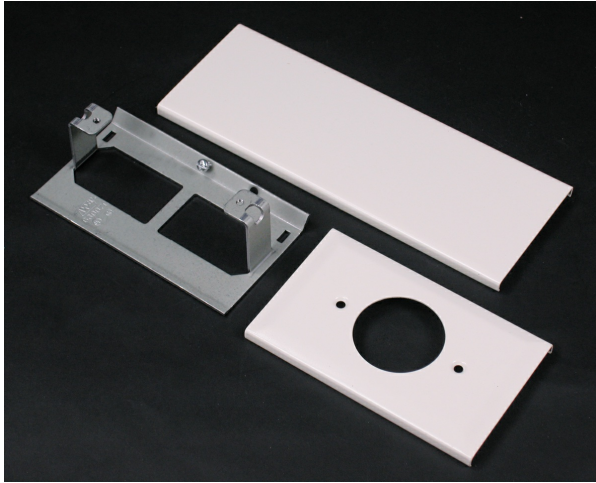

Wiremold
30TP Series Single Receptacle Cover (White)
Part No. 30TP-J-WH

Routing power, data, and A/V – neatly and simply – from up there to down here; that’s what Tele-Power® Poles are all about. Their sole purpose is to get the business end of your wire and cabling needs down to your workstation, equipment, or modular furniture. Specifically, in away-from-the-wall locations in open commercial office areas, schools, labs, stores and other sites. Whatever power, data, or A/V wiring you need to bring down to the desk, workstation, or cash registers, Wiremold Tele-Power Poles handle all of your needs effortlessly. For modular office furniture – our poles easily provide the hook up to feed office partitions. The poles are also available with specialized electrical circuits such as dedicated/isolated ground. Vertical drop poles give you the flexibility and capacity to devote both sides of the pole for single or dual service feeds. Legrand/Wiremold offers the broadest selection of open space solutions. With standard, custom and configurable products, you can rest assured that the right solution is readily available and adaptable to your current and future work environments.

Features & Benefits

Add power receptacles or devices to existing modular Tele-Power Poles. Includes one receptacle mounting bracket.

Face diameter of single receptacle: 1.56".

Specifications

General Info

Product Line	Wiremold	Color	White
UPC Number	786776196405	Country Of Origin	United States
Product Series	Steel Tele-Power	Application Sector	Commercial
Standard	File E53857	Type	Cover

Dimensions

Product Weight US	0.7 lb
-------------------	--------

Listing Agencies / 3rd Party Agencies

cULus ListingNumber	E53857	cULus Listed	Yes
---------------------	--------	--------------	-----