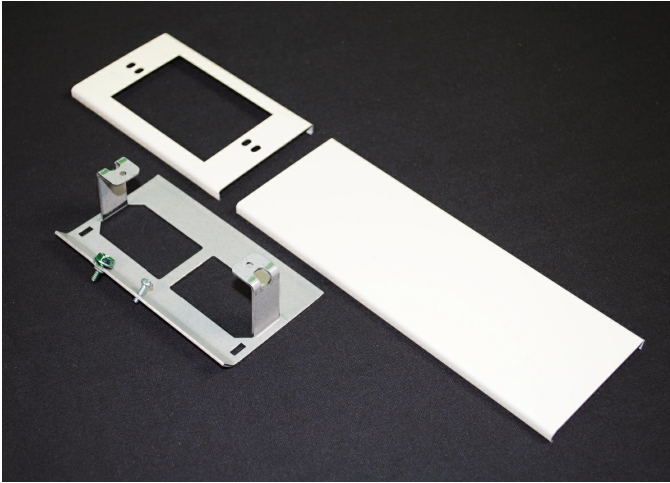

Wiremold
RECTANGULAR COVER GFCI SURGE DEC WHITE
Part No. 30TP-L-WH

Routing power, data, and A/V – neatly and simply – from up there to down here; that’s what Tele-Power® Poles are all about. Their sole purpose is to get the business end of your wire and cabling needs down to your workstation, equipment, or modular furniture. Specifically, in away-from-the-wall locations in open commercial office areas, schools, labs, stores and other sites. Whatever power, data, or A/V wiring you need to bring down to the desk, workstation, or cash registers, Wiremold Tele-Power Poles handle all of your needs effortlessly. For modular office furniture – our poles easily provide the hook up to feed office partitions. The poles are also available with specialized electrical circuits such as dedicated/isolated ground. Vertical drop poles give you the flexibility and capacity to devote both sides of the pole for single or dual service feeds. Legrand/Wiremold offers the broadest selection of open space solutions. With standard, custom and configurable products, you can rest assured that the right solution is readily available and adaptable to your current and future work environments.