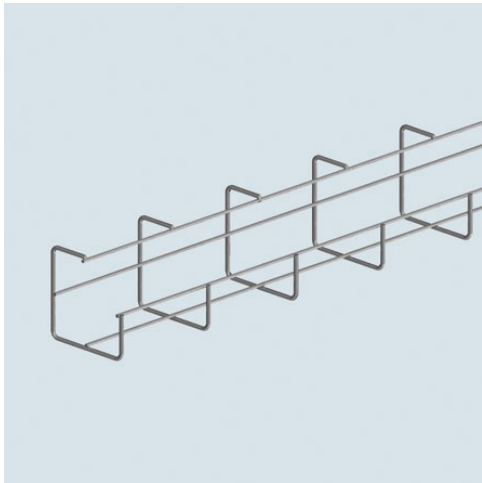

Cablofil
G CABLOFIL CABLE TRAY-STAINLESS (2D,,4W,,120L) [3224]
Part No. 3224

Cablofil Wiremesh Cable Tray concept based upon performance, safety and economy: three qualities which make Cablofil Wiremesh Cable Tray system preferred by installers. Cablofil adapts to the most complex configurations, and its structure gives maximum strength for minimum weight. The ease of creating fittings, carried out on site, as well as the wide range of unique and universal accessories gives complete freedom in routing combined with exceptionally fast installation.

Features & Benefits

Unique curved top: allows for direct attachment to machinery, ceilings or walls.

Use CE25 for G-Mini support attachment.

G-Mini is a simple and secure routing: for small cable runs.

Use SWK for splicing.

Use CE40 for CFG support attachment.

3" overhang on G-Tray: allows for direct-mounting to many configurations.

Unique crosswire design: easily bends and lies flat when mounting.

Specifications

General Info

Product Line	Cablofil	Finish	Stainless 316
UPC Number	800388001589	Country Of Origin	France

Dimensions

Product Width US	3.937 in	Product Weight US	6.36 lb
Product Volume US	0.531 cu ft	Product Depth US	118.2 in
Product Height US	1.97 in		