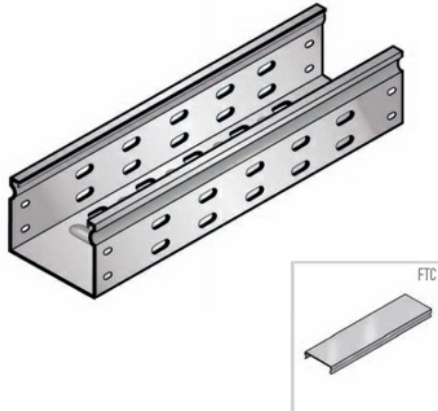

Cablofil VENTED TROUGH -PREGALV(4D,8W,120L)

Part No. 340070

V-Trough cable tray keeps your cables protected and easy to manage. Its high-strength steel construction matches many European OEM specifications and is available in smaller sizes for control and instrumentation cabling. V-Trough is manufactured to exacting standards so that all components fit together perfectly, making installation a snap.

Features & Benefits

Ventilated design: reduces cable heating, mold and moisture buildup.

Rolled top edge: for cable and installer protection.

18 gage steel.

Strong corrosion resistant steel construction.

Unique design: allows for cable and installer protection.

Compatible cover: FTC sold separately.

Specifications

General Info

Product Line	Cablofil	Finish	Pre-Galvanized
Country Of Origin	Italy		

Dimensions

Product Width US	7.9 in	Product Weight US	19.7 lb
Product Volume US	2.097 cu ft	Product Depth US	117.6 in
Product Height US	3.9 in		