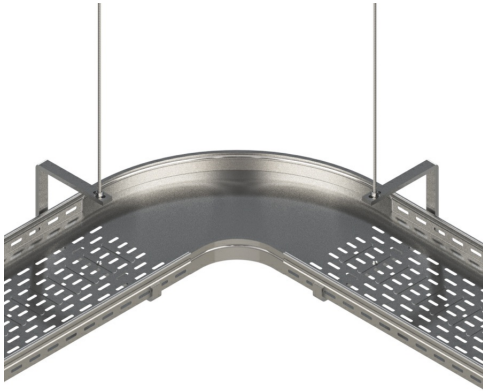

Cablofil
FTCHC50GC Vtrough Center Hanger 50 GC
Part No. 343279

Center Hanging Fiber Trough tray makes adding cables easy with the new ESO P31. The open side allows greater access to cable pathways up to 12" wide and makes covers easier to remove and replace. Designed for medium duty loads, the ESO P31 accepts 3/8" threaded rod and attaches to the tray with EZBN1/4 bolts. ESO P31 available in EZ (Electrozinc) and GC (Hot Dipped Galvanized) to match your application environment.

Features & Benefits

Open side allows cables to added to pathway easily
Use with 3/8" threaded rod
Packaged in sets of 6 and 10

Works with Fiber Trough or V-Trough Tray up to 12" wide
Steel construction is available in two finishes.

Specifications

General Info

Product Line	Cablofil	Finish	Hot Dipped Galvanized
UPC Number	800388247789	Country Of Origin	France

Dimensions

Product Width US	2.0 in	Product Height US	2.5 in
------------------	--------	-------------------	--------