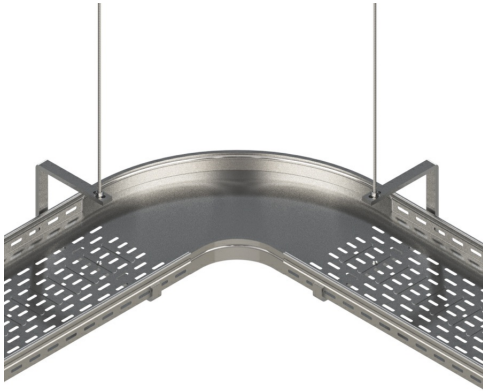

Cablofil
FTCHC200GC Vtrough Center Hanger 200 GC
Part No. 343282

Center Hanging Fiber Trough tray makes adding cables easy with the new ESO P31. The open side allows greater access to cable pathways up to 12" wide and makes covers easier to remove and replace. Designed for medium duty loads, the ESO P31 accepts 3/8" threaded rod and attaches to the tray with EZBN1/4 bolts. ESO P31 available in EZ (Electrozinc) and GC (Hot Dipped Galvanized) to match your application environment.

Features & Benefits

Open side allows cables to added to pathway easily
Use with 3/8" threaded rod
Packaged in sets of 6 and 10

Works with Fiber Trough or V-Trough Tray up to 12" wide
Steel construction is available in two finishes.

Specifications

General Info

Product Line	Cablofil	Finish	Hot Dipped Galvanized
UPC Number	800388247734	Country Of Origin	France

Dimensions

Product Width US	8.0 in	Product Height US	5.0 in
------------------	--------	-------------------	--------