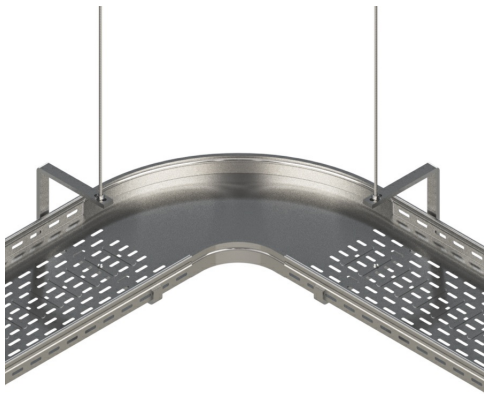

Cablofil  
FTCHC100EZ Vtrough Center Hanger 100 EZ  
Part No. 347280

Center Hanging Fiber Trough tray makes adding cables easy with the new ESO P31. The open side allows greater access to cable pathways up to 12" wide and makes covers easier to remove and replace. Designed for medium duty loads, the ESO P31 accepts 3/8" threaded rod and attaches to the tray with EZBN1/4 bolts. ESO P31 available in EZ (Electrozinc) and GC (Hot Dipped Galvanized) to match your application environment.

## Features & Benefits

Open side allows cables to added to pathway easily  
Use with 3/8" threaded rod  
Packaged in sets of 6 and 10

Works with Fiber Trough or V-Trough Tray up to 12" wide  
Steel construction is available in two finishes.

### Dimensions

Product Width US	4.0 in	Product Height US	3.0 in
------------------	--------	-------------------	--------