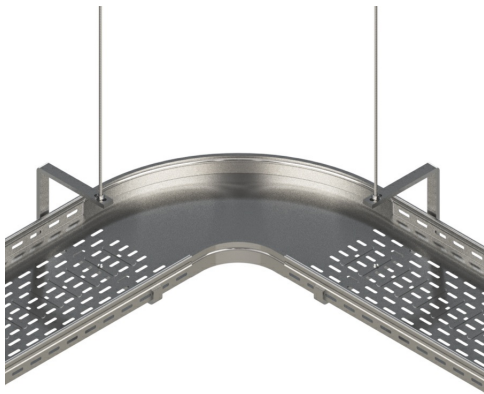

Cablofil
Center Hanger Style Bracket
Part No. 347281

Center Hanging Fiber Trough tray makes adding cables easy with the new ESO P31. The open side allows greater access to cable pathways up to 12" wide and makes covers easier to remove and replace. Designed for medium duty loads, the ESO P31 accepts 3/8" threaded rod and attaches to the tray with EZBN1/4 bolts. ESO P31 available in EZ (Electrozinc) and GC (Hot Dipped Galvanized) to match your application environment.

Features & Benefits

Open side allows cables to added to pathway easily
Use with 3/8" threaded rod
Packaged in sets of 6 and 10

Works with Fiber Trough or V-Trough Tray up to 12" wide
Steel construction is available in two finishes.

Specifications

General Info

Product Line	Cablofil	Finish	Electrozinc
UPC Number	800388247703	Country Of Origin	France

Dimensions

Product Width US	6.0 in	Product Height US	4.0 in
------------------	--------	-------------------	--------