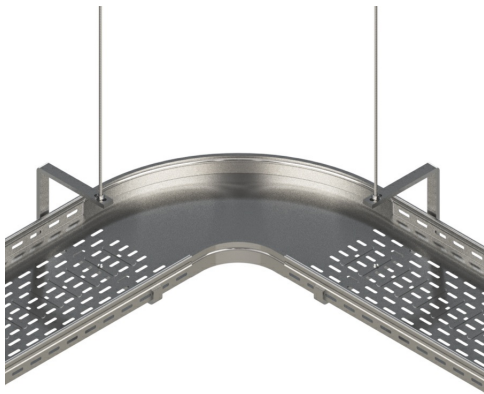

Cablofil
FTCHC200EZ Vtrough Center Hanger 200 EZ
Part No. 347282

Center Hanging Fiber Trough tray makes adding cables easy with the new ESO P31. The open side allows greater access to cable pathways up to 12" wide and makes covers easier to remove and replace. Designed for medium duty loads, the ESO P31 accepts 3/8" threaded rod and attaches to the tray with EZBN1/4 bolts. ESO P31 available in EZ (Electrozinc) and GC (Hot Dipped Galvanized) to match your application environment.

Features & Benefits

Open side allows cables to added to pathway easily
Use with 3/8" threaded rod
Packaged in sets of 6 and 10

Works with Fiber Trough or V-Trough Tray up to 12" wide
Steel construction is available in two finishes.

Specifications

General Info

Product Line	Cablofil	Finish	Electrozinc
UPC Number	800388247727	Country Of Origin	France

Dimensions

Product Width US	8.0 in	Product Height US	5.0 in
------------------	--------	-------------------	--------