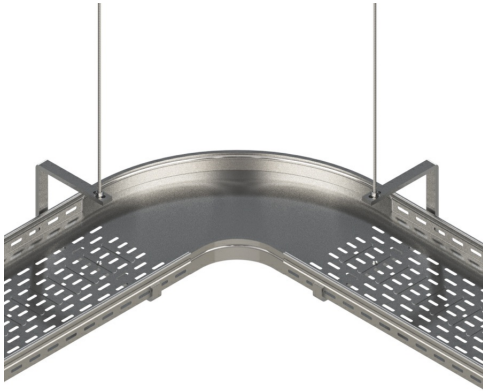

Cablofil
Center Hanger Style Bracket
Part No. 347284

Center Hanging Fiber Trough tray makes adding cables easy with the new ESO P31. The open side allows greater access to cable pathways up to 12" wide and makes covers easier to remove and replace. Designed for medium duty loads, the ESO P31 accepts 3/8" threaded rod and attaches to the tray with EZBN1/4 bolts. ESO P31 available in EZ (Electrozinc) and GC (Hot Dipped Galvanized) to match your application environment.

Features & Benefits

Open side allows cables to added to pathway easily
Use with 3/8" threaded rod
Packaged in sets of 6 and 10

Works with Fiber Trough or V-Trough Tray up to 12" wide
Steel construction is available in two finishes.

Specifications

General Info

Product Line	Cablofil	Finish	Electrozinc
UPC Number	800388247765	Country Of Origin	France

Dimensions

Product Weight US	4.773 lb
-------------------	----------

Buy American Act Compliance