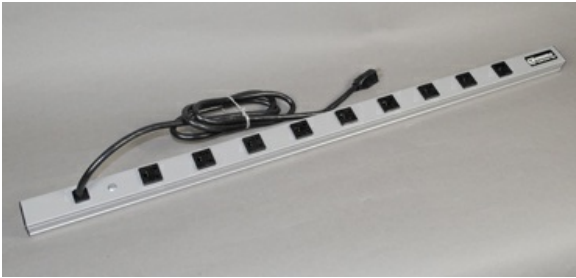

Wiremold  
CabinetMate Plug-In Outlet Center Unit / 120V/15A/36 long/9 O/L /6' cord  
Part No. 3609ULBC

Nine outlets. 15' (4.6m) cord. Length 36" (914mm). Receptacle center-to-center 3" (76mm). cULus.