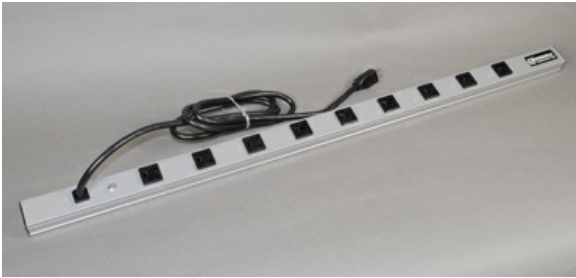

Wiremold
CabinetMate Plug-In Outlet Center Unit / 120V/15A/36 long/9 O/L /6' cord
Part No. 3609ULBC

Nine outlets. 15' (4.6m) cord. Length 36" (914mm). Receptacle center-to-center 3" (76mm). cULus.

Specifications

General Info

UPC Number	786776180695	Country Of Origin	Mexico
Product Line	Wiremold	Application Sector	Commercial
Type	PIOC	Number of Receptacles	9
Receptacle Type	Single	Standard	cULus Listed

Listing Agencies / 3rd Party Agencies

Technical Information

Voltage	120 V	Mounting Type	Screw-on Mount
Frequency Rating	60Hz Hz	Environmental Conditions	Dry interior locations.