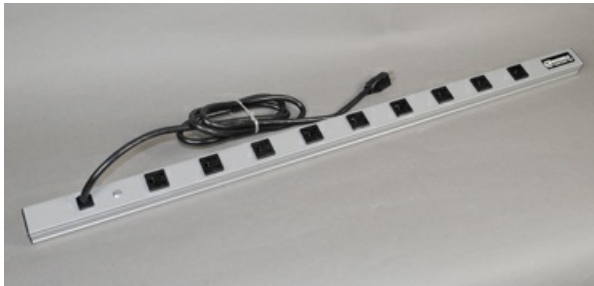

Wiremold
CabinetMate Plug-In Outlet Center Unit / 120V/15A/36 long/9 O/L /15' cord
Part No. 3609ULBD

Nine outlets. 15' (4.6m) cord. Length 36" (914mm). Receptacle center-to-center 3" (76mm). cULus.

Features & Benefits

Nine outlets. 15' (4.6m) cord. Length 36" (914mm). Receptacle center-to-center 3" (76mm). cULus.

Specifications

General Info

Product Line	Wiremold	UPC Number	786776180701
Country Of Origin	Mexico	Receptacle Type	Single
Number of Receptacles	9	Application Sector	Commercial
Standard	cULus Listed	Type	PIOC

Dimensions

Product Width US	1.5 in	Product Weight US	6.8 lb
Product Length US	36.0 in		

Listing Agencies / 3rd Party Agencies

cULus ListingNumber	E66421	cULus Listed	Yes
---------------------	--------	--------------	-----

Screw-on Mount

Voltage

120.0 V

Environmental Conditions

Dry interior locations
