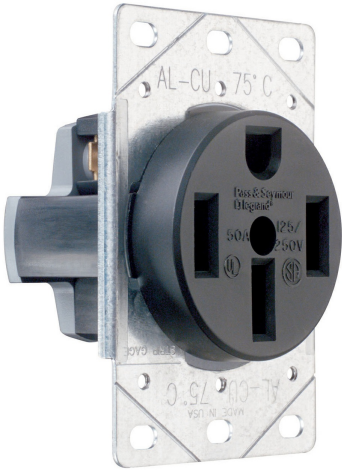

Pass and Seymour  
50 Amp 125/250V NEMA 14-50R Flush Mount Electrical Outlet for Ranges / Dryers  
Part No. 3894

A durable solution that provides 50A 125/250V NEMA 14-50R power access for ranges and dryers. A single, flush-mount, straight-blade receptacle. 3-Pole, 4-Wire

## Features & Benefits

Provides 50A 125/250V power access for ranges, dryers and more; NEMA compliant.

Quality Materials.

Durability.

Time-tested Design.