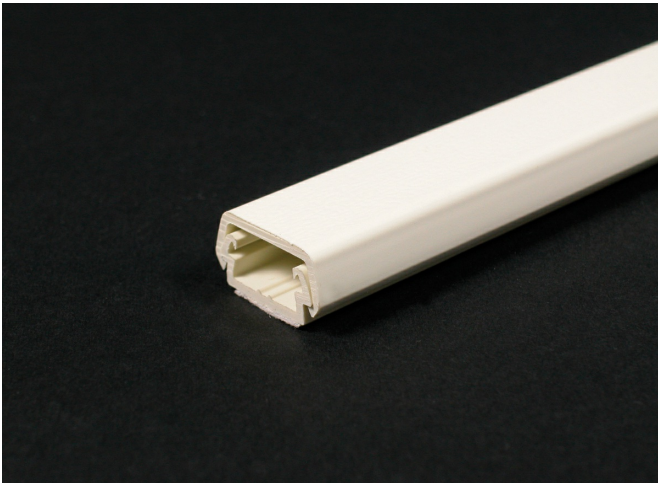

Wiremold
Wiremold 400 Series Raceway Base and Cover, White
Part No. 400BAC-WH

Wiremold 400 Series Raceway Low-profile, two-piece raceway with durable, textured PVC ivory or white finishes. Available in 5' (1.52m) lengths. Packed 100' (30.5m) per carton. Supplied with wide adhesive tape along its entire length.

Features & Benefits

This product meets the material restrictions of RoHS

Specifications

General Info

Product Line	Wiremold	Color	White
UPC Number	786776523201	Country Of Origin	United States
Application Sector	Commercial	Standard	cULus Listed Surface Nonmetallic Raceway: File E90377 Guide RJYT/RJYT7
Type	Raceway		

Dimensions

Product Width US	60.13 in	Product Weight US	0.08 lb
Product Volume US	20.64 cu in	Product Depth US	0.39 in
Product Height US	0.88 in		

Listing Agencies / 3rd Party Agencies

cULus ListingNumber