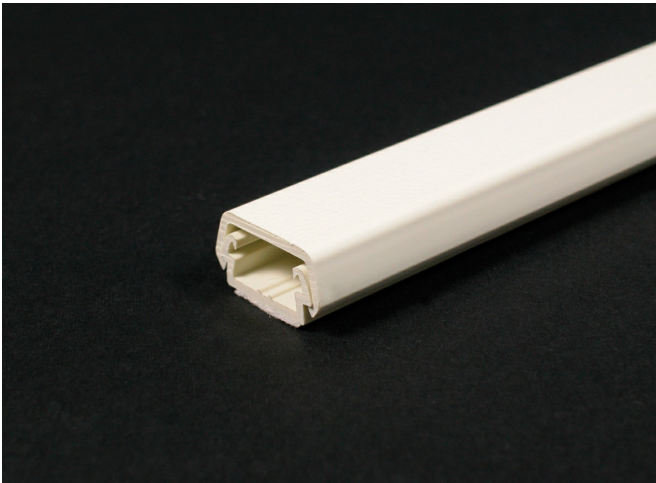

Wiremold
Wiremold 400 Series Raceway Base and Cover, Ivory
Part No. 400BAC

The Wiremold 400 Series raceway is a single compartment raceway for communication or power applications. It is ideal for use in classrooms, office, and hotel applications or anywhere a small low profile raceway is needed.

Features & Benefits

This product meets the material restrictions of RoHS

Specifications

General Info

Product Line	Wiremold	Color	Ivory
UPC Number	786776050035	Country Of Origin	United States
Application Sector	Commercial	Standard	cULus Listed Surface Nonmetallic Raceway: File E90377 Guide RJYT/RJYT7
Type	Raceway		

Dimensions

Product Width US	60.13 in	Product Weight US	0.08 lb
Product Volume US	20.64 cu in	Product Depth US	0.39 in
Product Height US	0.88 in		

Listing Agencies / 3rd Party Agencies

cULus ListingNumber