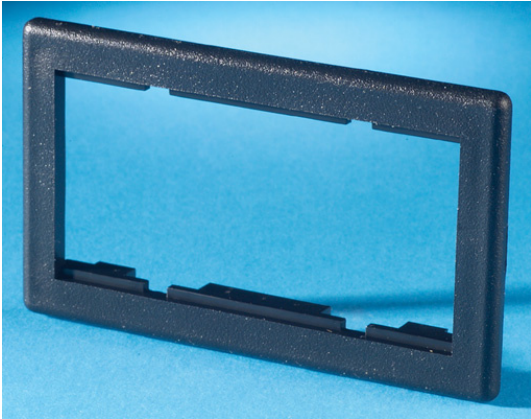

Ortronics  
**FURNITURE BEZEL, .125" DEEP FOR TIA 569 2.71" x 1.38" FURNITURE OPENING**  
Part No. 40700071

Can be combined with 42100009 to house up to three TracJacks. Must be used with 42100009 or 42100054. Legrand® offers TracJack® plates for most furniture systems. Plates easily snap mount into furniture, requiring no special tools. Plates are ruggedly constructed from high impact thermo-plastic 94V-0 rated.

### Features & Benefits

Snap mount: Ease of installation.

Fits TIA 569A recognized furniture opening

Houses up to four TracJacks with 42100009 bezel

Front access design