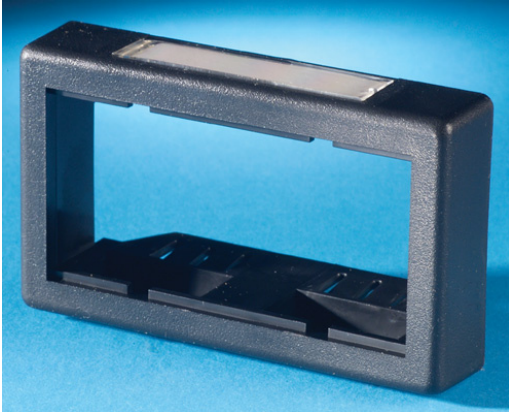

Ortronics
FURNITURE BEZEL, .625" DEEP FOR TIA 569 2.71" x 1.38" FURNITURE OPENING, BLACK
Part No. 40700072-00

Can be combined with 42100009 to house up to three TracJacks. Must be used with 42100009 or 42100054. Legrand® offers TracJack® plates for most furniture systems. Plates easily snap mount into furniture, requiring no special tools. Plates are ruggedly constructed from high impact thermo-plastic 94V-0 rated.

Features & Benefits

Snap mount: Ease of installation.

Fits TIA 569A recognized furniture opening

Houses up to four TracJacks with 42100009 bezel

Specifications

General Info

Product Line	Ortronics	UPC Number	662875297376
Country Of Origin	Taiwan, Province Of China	Application Sector	Commercial
Standard	UL Standard	Type	Workstation