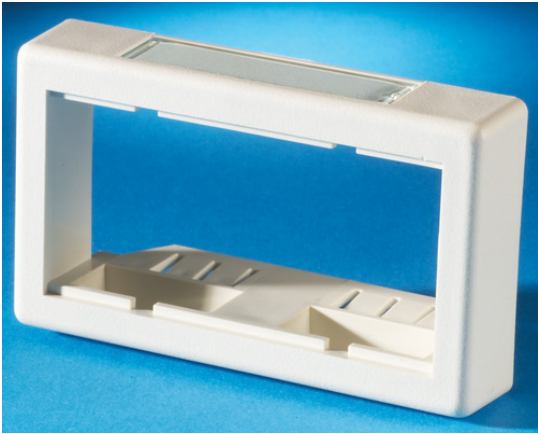

Ortronics
FURNITURE BEZEL, .625" DEEP FOR TIA 569 2.71" x 1.38" FURNITURE OPENING
Part No. 40700072

Can be combined with 42100009 to house up to three TracJacks. Must be used with 42100009 or 42100054. Legrand® offers TracJack® plates for most furniture systems. Plates easily snap mount into furniture, requiring no special tools. Plates are ruggedly constructed from high impact thermo-plastic 94V-0 rated.

Features & Benefits

Snap mount: Ease of installation.

Fits TIA 569A recognized furniture opening

Houses up to four TracJacks with 42100009 bezel

Specifications

General Info

Product Line	Ortronics	UPC Number	662875242628
Country Of Origin	Taiwan, Province Of China	Application Sector	Commercial
Standard	UL Standard	Type	Workstation