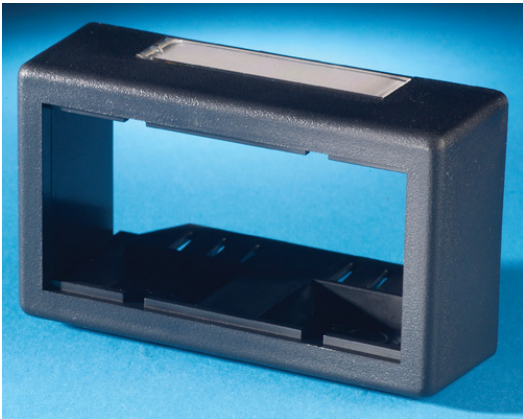

Ortronics
FURNITURE BEZEL, 1" DEEP FOR TIA 569 2.71" x 1.38" FURNITURE OPENING, BLACK
Part No. 40700073-00

Can be combined with 42100009 to house up to three TracJacks. Must be used with 42100009 or 42100054. Legrand® offers TracJack® plates for most furniture systems. Plates easily snap mount into furniture, requiring no special tools. Plates are ruggedly constructed from high impact thermo-plastic 94V-0 rated.

Features & Benefits

Snap mount: Ease of installation.

Fits TIA 569A recognized furniture opening

Houses up to four TracJacks with 42100009 bezel

Specifications

General Info

Product Line	Ortronics	UPC Number	662875312734
Country Of Origin	Taiwan, Province Of China	Application Sector	Commercial
Standard	UL Standard	Type	Workstation

Dimensions

Product Width US	6.05 in	Product Depth US	1.65 in
Product Height US	1.69 in		

Additional Information

Product Environmental Profile	Yes
-------------------------------	-----

Technical Information