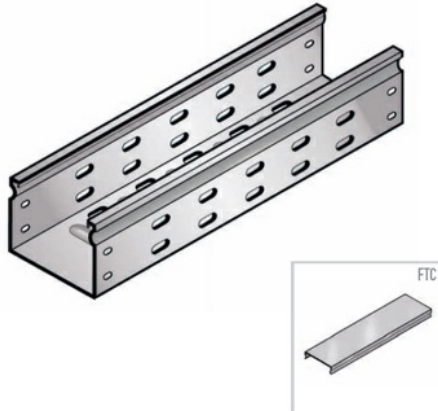

**Cablofil**  
**New VT100/100PG - Ventilated Straight**  
Part No. 480068

V-Trough cable tray keeps your cables protected and easy to manage. Its high-strength steel construction matches many European OEM specifications and is available in smaller sizes for control and instrumentation cabling. V-Trough is manufactured to exacting standards so that all components fit together perfectly, making installation a snap.

## Features & Benefits

Built in splicing for connection without separate splice plates.

Ventilated design: reduces cable heating, mold and moisture buildup.

### Dimensions

Product Width US	3.9 in	Product Weight US	9.273 lb
Product Volume US	1.035 cu ft	Product Depth US	117.6 in
Product Height US	3.9 in		