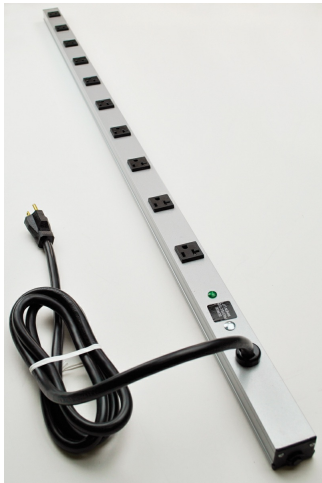

Wiremold
CabinetMate Plug-In Outlet Center Unit / 120V/20A/48 long/10 O/L /6' cord
Part No. 4810ULBC20R

Ten 20A outlets with t-slots, 6' (1.8m) cord. Length 48" (1.2m). Receptacle center-to-center 4" (101mm). 20 Amp unit with a 20A resettable circuit breaker.

Features & Benefits

Ten 20A outlets with t-slots, 6' (1.8m) cord. Length 48" (1.2m). Receptacle center-to-center 4" (101mm). 20 Amp unit with a 20A resettable circuit breaker.

Specifications

General Info

Product Line	Wiremold	UPC Number	786776052558
Country Of Origin	Mexico	Receptacle Type	Simplex
Number of Receptacles	10	Application Sector	Commercial
Standard	cULus Recognized: File E66421 Guide XBYS XUHT VZCA	Type	PIOC

Dimensions

Product Width US	1.5 in	Product Weight US	3.94 lb
Product Length US	48.0 in		

Listing Agencies / 3rd Party Agencies

cULus ListingNumber	E66421	cULus Listed	Yes
---------------------	--------	--------------	-----