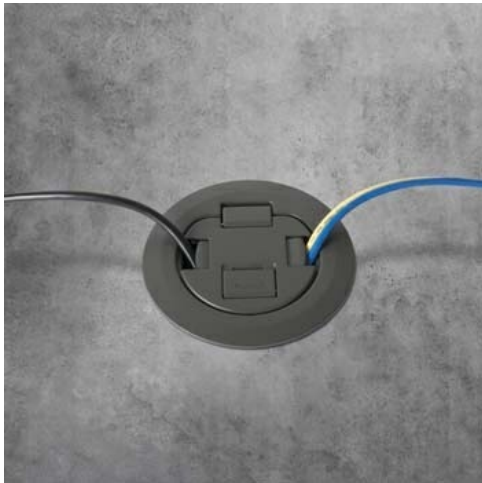

Wiremold  
4AT Surface Style Evolution™ Poke-Thru Cover-Gray  
Part No. 4CTCGY

Designed for retrofit and new construction, Evolution Series 4" Poke-Thru devices provide convenient access to power, communications, and audio/video services recessed below floor level - providing maximum device protection. Two gangs of capacity allow you to configure services for the needs of your space. Evolution Series 4" Poke-Thru devices are the perfect fit for kiosks, training rooms, classrooms, healthcare facilities or commercial buildings with open-space architecture.

## Features & Benefits

All Evolution Series Poke-Thru Devices, like every Wiremold Poke-Thru Device, meet and exceed UL scrub water exclusion requirements for tile, carpet, and wood covered floors.