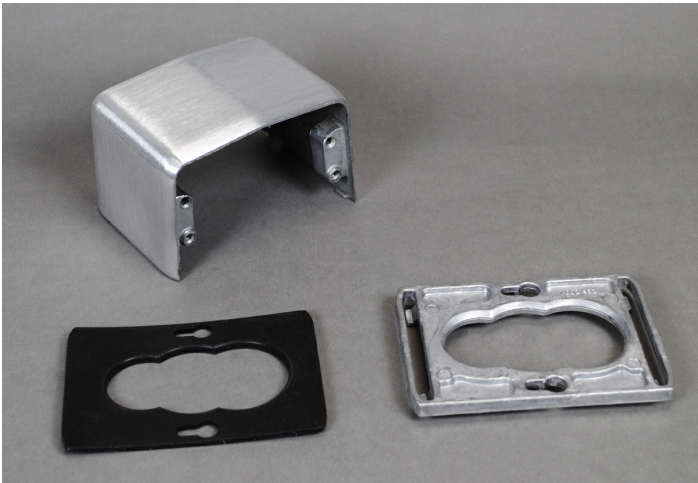

Wiremold
525 Series Service Fitting Housing
Part No. 525HB

Housing and base plate for all four-piece fittings. NOTE: Four-piece service fittings include: housing and base plate. Receptacles included when indicated in part number description. 525 Series Service Fittings have 27 cubic inches (442ml) of capacity.

Features & Benefits

Housing and base plate for all four-piece fittings. NOTE: Four-piece service fittings include: housing and base plate. Receptacles included when indicated in part number description. 525 Series Service Fittings have 27 cubic inches (442ml) of capacity.

Specifications

General Info

Product Line	Wiremold	UPC Number	786564015079
Country Of Origin	United States	Construction	Not Assembled
Application Sector	Commercial	Standard	cULus Listed Underfloor Raceway Fittings: File E11912 Guide RKQX/RKQX7

Dimensions

Product Weight US	0.9638 lb	Cubic Capacity	27 in ³
-------------------	-----------	----------------	--------------------

Listing Agencies / 3rd Party Agencies

cULus ListingNumber	E11912	cULus Listed	Yes
---------------------	--------	--------------	-----