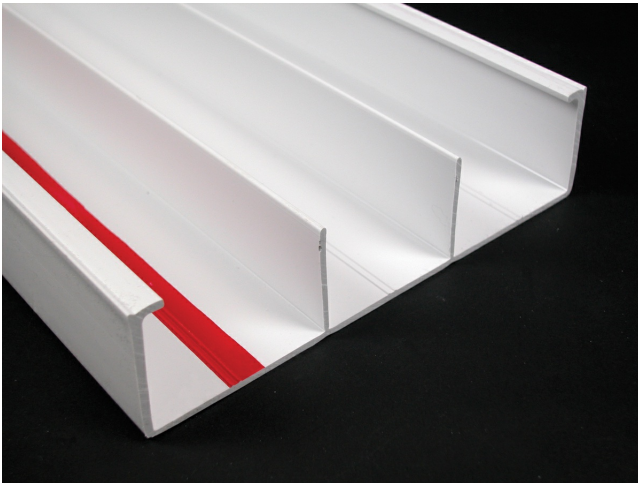

Wiremold
Wiremold 5500 Series Divided Raceway Base
Part No. 5500BD3

The Wiremold 5500 Series raceway from Legrand provides wire and cable management for data, voice, video, and power applications. It has three equal compartments for use for separate services in one raceway. Breakaway dividers enable different compartment configurations. It is ideal for large cable and wire requirements in schools, office buildings, and other institutions.

Features & Benefits

This product meets the material restrictions of RoHS

Specifications

General Info

Product Line	Wiremold	Color	Ivory
UPC Number	786776034783	Country Of Origin	United States
Application Sector	Commercial	Standard	cULus Listed Surface Nonmetallic Raceway: File E90377 Guide RJYT/RJYT7
Type	Raceway		

Dimensions

Product Width US	96.25 in	Product Weight US	0.84 lb
Product Volume US	1040.16 cu in	Product Depth US	1.63 in
Product Height US	6.63 in		

Listing Agencies / 3rd Party Agencies

cULus ListingNumber