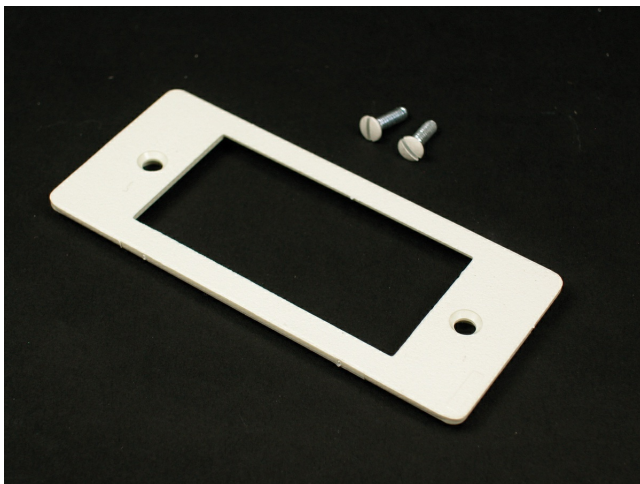

Wiremold
5500 Modular Furniture Adapter Fitting
Part No. 5507AD-FW

For mounting Activate and other modular furniture bezels and other modular furniture adapters. Not for use with rectangular (decorator) style devices.

Features & Benefits

For mounting Activate and other modular furniture bezels and other modular furniture adapters. Not for use with rectangular (decorator) style devices.

Specifications

General Info

Product Line	Wiremold	UPC Number	786776138177
--------------	----------	------------	--------------

Country Of Origin	United States	Application Sector	Commercial, Residential
-------------------	---------------	--------------------	-------------------------

Standard	cULus Listed Raceway: File E90378 Guide RJTX. Complies with flammability requirements of UL-5A. Fittings: File E90377 Guide RJYT. Meets Article 388 of NEC. UL Listed for up to 600V. Meets Section 12-1600 of CEC.	Type	Raceway
----------	---	------	---------

Dimensions

Product Width US	1.87 in	Product Weight US	0.031 lb
------------------	---------	-------------------	----------

Product Length US	4.224 in
-------------------	----------

Listing Agencies / 3rd Party Agencies