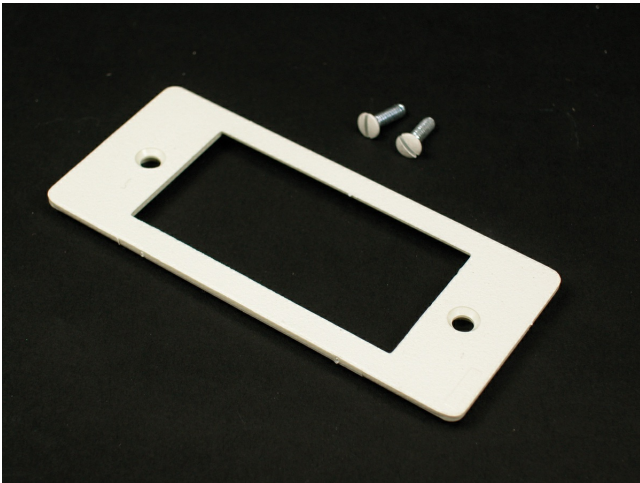

Wiremold
5500 Modular Furniture Adapter Fitting
Part No. 5507AD-G

For mounting Activate and other modular furniture bezels and other modular furniture adapters. Not for use with rectangular (decorator) style devices.

Features & Benefits

For mounting Activate and other modular furniture bezels and other modular furniture adapters. Not for use with rectangular (decorator) style devices.

Specifications

General Info

Product Line	Wiremold	UPC Number	786776101508
Country Of Origin	United States	Application Sector	Residential/Commercial

Standard	cULus Listed Raceway: File E90378 Guide RJTX. Complies with flammability requirements of UL-5A. Fittings: File E90377 Guide RJYT. Meets Article 388 of NEC. UL Listed for up to 600V. Meets Section 12-1600 of CEC.	Type	Raceway
----------	---	------	---------

Dimensions

Product Width US	1.87 in	Product Length US	4.224 in
------------------	---------	-------------------	----------

Listing Agencies / 3rd Party Agencies

cULus ListingNumber	E90377	cULus Listed	Yes
---------------------	--------	--------------	-----