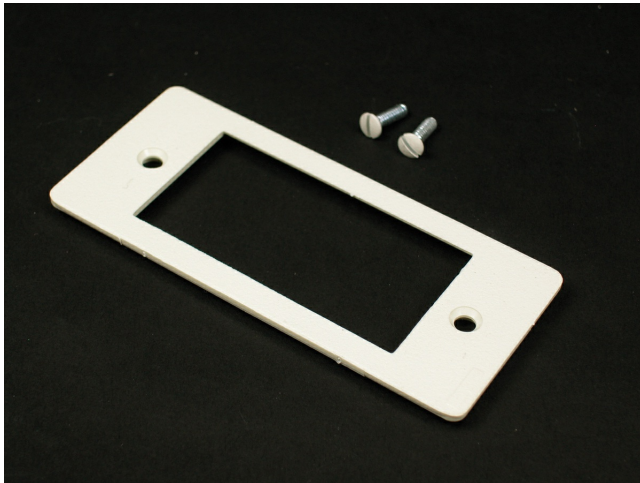

Wiremold  
5500 Modular Furniture Adapter Fitting  
Part No. 5507AD-WH

For mounting Activate and other modular furniture bezels and other modular furniture adapters. Not for use with rectangular (decorator) style devices.

## Features & Benefits

For mounting Activate and other modular furniture bezels and other modular furniture adapters. Not for use with rectangular (decorator) style devices.

Standard	cULus Listed Raceway: File E90378 Guide RJTX. Complies with flammability requirements of UL-5A. Fittings: File E90377 Guide RJYT. Meets Article 388 of NEC. UL Listed for up to 600V. Meets Section 12-1600 of CEC.	Type	Raceway
----------	---	------	---------

### Dimensions

Product Width US	1.87 in	Product Weight US	0.031 lb
------------------	---------	-------------------	----------

Product Length US	4.224 in
-------------------	----------