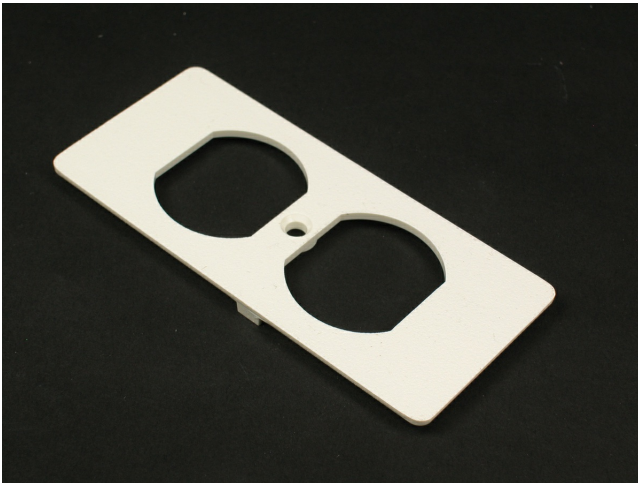

Wiremold
Wiremold 5500 Series Duplex Receptacle Faceplate Fitting, Ivory
Part No. 5507D

The Wiremold 5500 Series raceway from Legrand provides wire and cable management for data, voice, video, and power applications. It has three equal compartments for use for separate services in one raceway. Breakaway dividers enable different compartment configurations. It is ideal for large cable and wire requirements in schools, office buildings, and other institutions.

Features & Benefits

This product meets the material restrictions of RoHS

Specifications

General Info

Product Line	Wiremold	Color	Ivory
UPC Number	786776036893	Country Of Origin	United States
Application Sector	Commercial	Standard	cULus Listed Surface Nonmetallic Raceway Fitting: File E90377 Guide RJYT/RJYT7
Type	Raceway		

Dimensions

Product Width US	4.25 in	Product Weight US	0.032 lb
Product Volume US	2.0 cu in	Product Depth US	0.25 in
Product Height US	1.88 in		

Listing Agencies / 3rd Party Agencies

cULus ListingNumber	E90377	cULus Listed	Yes
---------------------	--------	--------------	-----