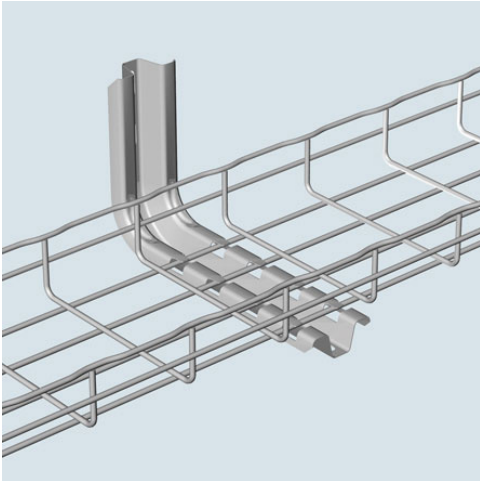

Cablofil
FAS L BRACKET-STAINLESS (2D,,4W,,6L) [556114]
Part No. 556114

Cablofil Wiremesh Cable Tray concept based upon performance, safety and economy; three qualities which make Cablofil Wiremesh Cable Tray system preferred by installers. Cablofil adapts to the most complex configurations, and its structure gives maximum strength for minimum weight. The ease of creating fittings, carried out on site, as well as the wide range of unique and universal accessories gives complete freedom in routing combined with exceptionally fast installation.

Features & Benefits

Use for tray support in under floor applications in combination with UFC Clamp or EDF Rail. Use patented locking tabs on FAS L to secure tray without additional hardware. Order "width" to match tray.

Specifications

General Info

Product Line	Cablofil	Finish	Stainless 316
UPC Number	800388002821	Country Of Origin	China
Type	Supports		

Dimensions

Product Width US	2.67 in	Product Weight US	1.015 lb
Product Volume US	0.093 cu ft	Product Depth US	8.99 in
Product Height US	6.673 in		