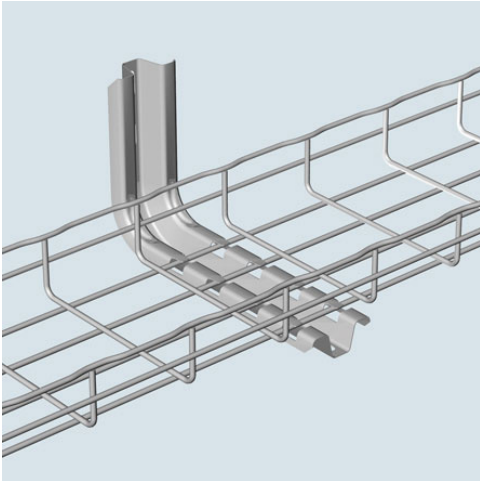

Cablofil  
FAS L BRACKET-STAINLESS (2D,,4W,,12L) [556134]  
Part No. 556134

Cablofil Wiremesh Cable Tray concept based upon performance, safety and economy; three qualities which make Cablofil Wiremesh Cable Tray system preferred by installers. Cablofil adapts to the most complex configurations, and its structure gives maximum strength for minimum weight. The ease of creating fittings, carried out on site, as well as the wide range of unique and universal accessories gives complete freedom in routing combined with exceptionally fast installation.

## Features & Benefits

Use for tray support in under floor applications in combination with UFC Clamp or EDF Rail. Use patented locking tabs on FAS L to secure tray without additional hardware. Order "width" to match tray.

### Dimensions

Product Width US	2.67 in	Product Weight US	1.412 lb
Product Volume US	0.154 cu ft	Product Depth US	14.9 in
Product Height US	6.673 in		