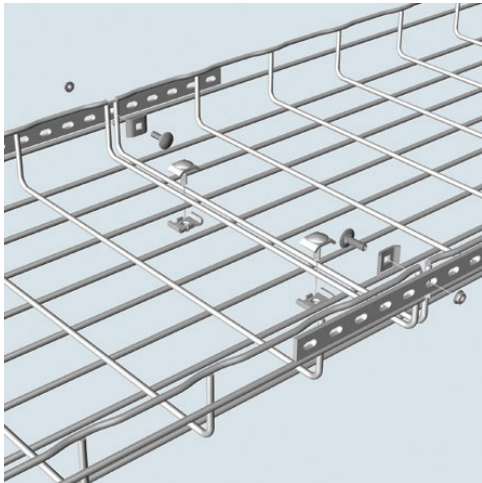

Cablofil
UNIVERSAL SPLICE BAR-STAINLESS (50 PCS) [558224]
Part No. 558224

Cablofil Wiremesh Cable Tray concept based upon performance, safety and economy: three qualities which make Cablofil Wiremesh Cable Tray system preferred by installers. Cablofil adapts to the most complex configurations, and its structure gives maximum strength for minimum weight. The ease of creating fittings, carried out on site, as well as the wide range of unique and universal accessories gives complete freedom in routing combined with exceptionally fast installation.

Features & Benefits

Can be cut to fit with a bolt cutter. Can be bent by hand for use in tees, elbows, etc. EZ BN 1/4, CE 25 and SWK are sold separately. UL Classified Splice. Slots (.22" x .28") are on .98" centers.

Specifications

General Info

Product Line	Cablofil	Finish	Stainless 316
UPC Number	800388003538	Country Of Origin	France
Standard	UL Classified		

Dimensions

Product Width US	6.5 in	Product Weight US	8.57 lb
Product Volume US	0.041 cu ft	Product Depth US	10.83 in
Product Height US	1.0 in		