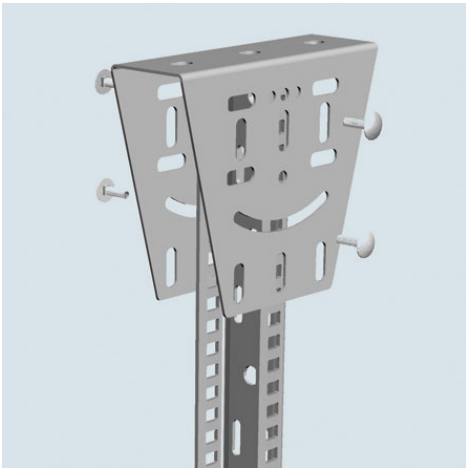

Cablofil
Discontinued EDF ANGLE MOUNTING BRACKET-HOT DIPPED (4D,,4W,,6L) [561063]
Part No. 561063

Cablofil Wiremesh Cable Tray concept based upon performance, safety and economy; three qualities which make Cablofil Wiremesh Cable Tray system preferred by installers. Cablofil adapts to the most complex configurations, and its structure gives maximum strength for minimum weight. The ease of creating fittings, carried out on site, as well as the wide range of unique and universal accessories gives complete freedom in routing combined with exceptionally fast installation.

Features & Benefits

Use DF to attach EDF Rail to any floor. Attach EDF Rail to DF with EZBN 5/16 (sold separately). Use DF to attach EDF to a ceiling or deck that is on an angle for a perfect pendant hanger.

Specifications

General Info

Product Line	Cablofil	Finish	Hot Dipped Galvanized
UPC Number	800388013445	Country Of Origin	France
Type	Mountings		

Dimensions

Product Width US	2.165 in	Product Weight US	1.3 lb
Product Volume US	0.052 cu ft	Product Depth US	7.008 in
Product Height US	5.906 in		