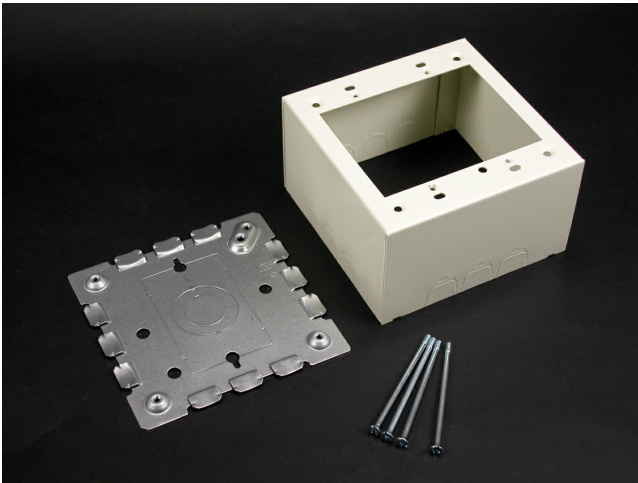

Wiremold
500/700 Two-Gang Extra Deep Switch and Receptacle Box Fitting
Part No. 5744-2WHC

For deep devices such as momentary contact, remote control switches, and hospital signaling system devices. Base has 1/2" trade size KOs. Larger gang boxes available by special order. Two-gang: 4 3/4" L x 4 3/4" W (121mm x 121mm). Accepts NEMA double-gang standard faceplates. NOTE: Certified to Canadian Safety Standards for sale in Canada. When ordering these products, change the "V" color prefix to "vc" or the "WH" color suffix to "WHC" to denote the Canadian versions.

Features & Benefits

This product meets the material restrictions of RoHS

Specifications

General Info

Product Line	Wiremold	UPC Number	786776076691
Country Of Origin	United States		

Listing Agencies / 3rd Party Agencies