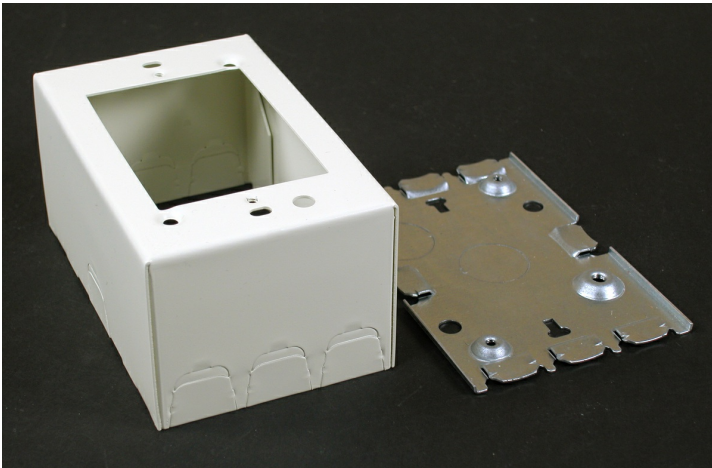

Wiremold
500/700 Single-Gang Extra Deep Switch and Receptacle Box Fitting
Part No. 5744WHC

For deep devices such as momentary contact, remote control switches, and hospital signaling system devices. Base has 1/2" trade size KOs. Larger gang boxes available by special order. Single-gang: 4 5/8" L x 2 7/8" W (117mm x 73mm). Accepts NEMA single-gang standard faceplates. NOTE: Certified to Canadian Safety Standards for sale in Canada. When ordering these products, change the "V" color prefix to "vc" or the "WH" color suffix to "WHC" to denote the Canadian versions.

Features & Benefits

For deep devices such as momentary contact, remote control switches, and hospital signaling system devices. Base has 1/2" trade size KOs. Larger gang boxes available by special order. Single-gang: 4 5/8" L x 2 7/8" W (117mm x 73mm). Accepts NEMA single-gang standard faceplates. NOTE: Certified to Canadian Safety Standards for sale in Canada. When ordering these products, change the "V" color prefix to "vc" or the "WH" color suffix to "WHC" to denote the Canadian versions.

Specifications

General Info

Product Line	Wiremold	UPC Number	786776076684
Country Of Origin	United States		

Dimensions

Product Width US	4.625 in	Product Depth US	2.75 in
Product Length US	2.875 in		

Listing Agencies / 3rd Party Agencies