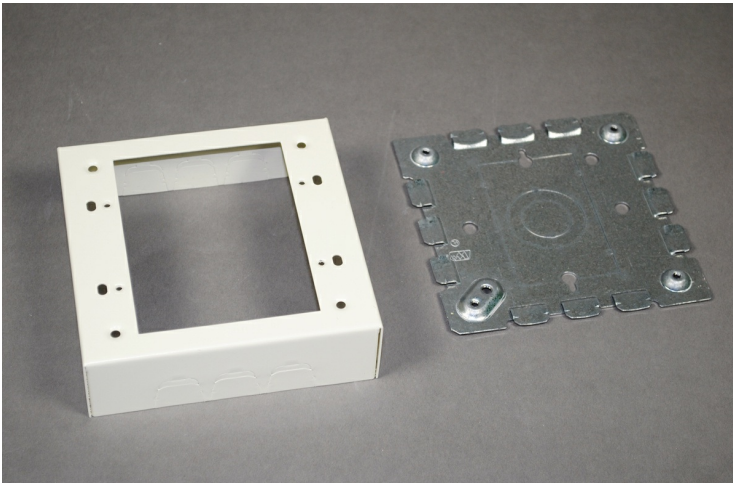

**Wiremold**  
**500/700 Two-Gang Shallow Switch and Receptacle Box Fitting**  
Part No. 5747-2WH

For standard shallow switches and receptacles including single-gang combination devices. Base has two 1/2" trade size KOs. Larger gang boxes available by special order. Two-gang: 4 3/4" L x 4 3/4" W (121mm x 121mm). Accepts NEMA double-gang standard faceplates. NOTE: Certified to Canadian Safety Standards for sale in Canada. When ordering these products, change the "V" color prefix to "vc" or the "WH" color suffix to "WHC" to denote the Canadian versions.

### General Info

Product Line	Wiremold	UPC Number	786776562972
Country Of Origin	United States	Application Sector	Residential/Commercial
Standard	cULus Listed Raceway: File E4376 Guide RJBT. Fittings: File E4751 Guide RJPR. Meets Article 386 of NEC. Meets Section 12-1600 of CEC.	Type	Raceway