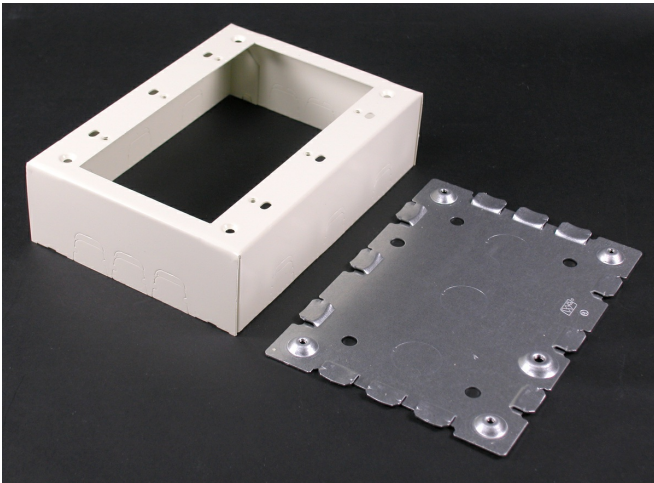

Wiremold
500/700 Three-Gang Switch and Receptacle Box Fitting
Part No. 5748-3WHC

For deep switches and receptacles. Base has two 1/2" trade size KOs. Larger gang boxes available by special order. Three-gang: 4 5/8" L x 6 1/2" W (117mm x 165mm). NOTE: Certified to Canadian Safety Standards for sale in Canada. When ordering these products, change the "V" color prefix to "VC" or the "WH" color suffix to "WHC" to denote the Canadian versions.

Features & Benefits

This product meets the material restrictions of RoHS

Specifications

General Info

Product Line	Wiremold	UPC Number	786776076776
Country Of Origin	United States		

Buy American Act Compliance