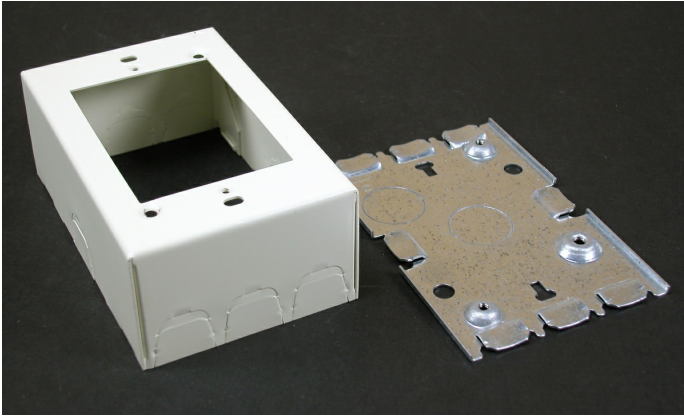

Wiremold
Wiremold 500/700 Series Single-Gang Switch and Receptacle Box Fitting, White
Part No. 5748WH

Wiremold 500 Series raceway is ideal for surface mounting small amounts of electrical wiring or communication cables. This rugged raceway offers a low profile appearance which blend with any decor. Available in our exclusive ScuffCoat finish.

Features & Benefits

This product meets the material restrictions of RoHS

Specifications

General Info

Product Line	Wiremold	Replaced by Part Number	5748WHC
Color	White	UPC Number	786776562989
Country Of Origin	United States	Application Sector	Commercial
Standard	cULus Listed Surface Metal Raceway: File E41751: Guide RJPR	Type	Raceway

Dimensions

Product Width US	4.75 in	Product Weight US	0.6 lb
Product Volume US	26.79 cu in	Product Depth US	1.88 in
Product Height US	3.0 in		

Additional Information

RoHS Compliant	Yes	Product Environmental Profile	Yes
----------------	-----	-------------------------------	-----