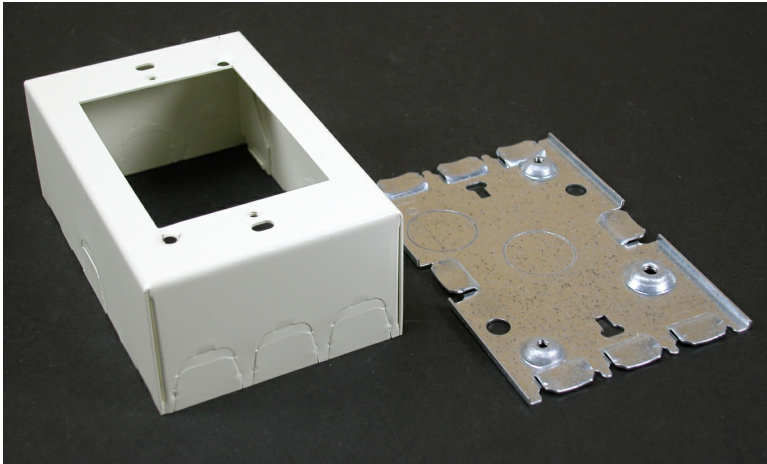

**Wiremold**  
**500/700 Single-Gang Switch and Receptacle Box Fitting**  
Part No. 5748WHC

For deep switches and receptacles. Base has two 1/2" trade size KO's. Larger gang boxes available by special order. Single-gang: 4 5/8" L x 2 7/8" W (117mm x 73mm). Accepts NEMA single-gang standard faceplates. NOTE: Certified to Canadian Safety Standards for sale in Canada. When ordering these products, change the "V" color prefix to "VC" or the "WH" color suffix to "WHC" to denote the Canadian versions.

## Features & Benefits

For deep switches and receptacles. Base has two 1/2" trade size KO's. Larger gang boxes available by special order. Single-gang: 4 5/8" L x 2 7/8" W (117mm x 73mm).

Accepts NEMA single-gang standard faceplates. NOTE: Certified to Canadian Safety Standards for sale in Canada. When ordering these products, change the "V" color prefix to "VC" or the "WH" color suffix to "WHC" to denote the Canadian versions.

### Dimensions

Product Width US	4.625 in	Product Weight US	0.6 lb
Product Depth US	1.75 in	Product Length US	2.875 in