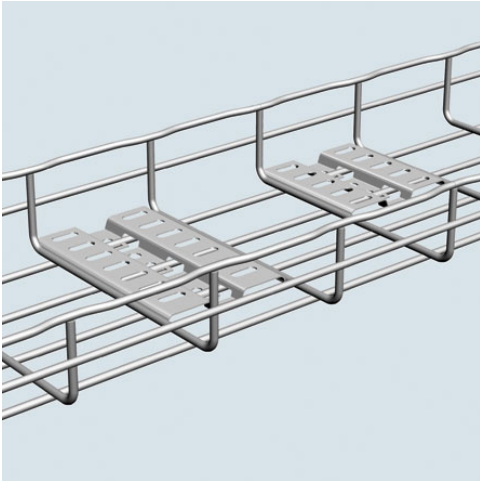

**Cablofil**  
**Metallic Multifix Plate**  
Part No. 585140

Cablofil Wiremesh Cable Tray concept based upon performance, safety and economy; three qualities which make Cablofil Wiremesh Cable Tray system preferred by installers. Cablofil adapts to the most complex configurations, and its structure gives maximum strength for minimum weight. The ease of creating fittings, carried out on site, as well as the wide range of unique and universal accessories gives complete freedom in routing combined with exceptionally fast installation.

## Features & Benefits

Allows installer to mount junction boxes, lighting, tubing, cable bundles or other hardware directly to tray.

Tubing clamps can be attached to plate.

Snap in mounting tabs eliminate the need for additional hardware and speed install time.

Underside load limit: 75 lbs. (S.F. 1.5)

### Dimensions

Product Width US	3.7 in	Product Weight US	0.2 lb
Product Volume US	0.003 cu ft	Product Depth US	3.93 in
Product Height US	0.39 in		