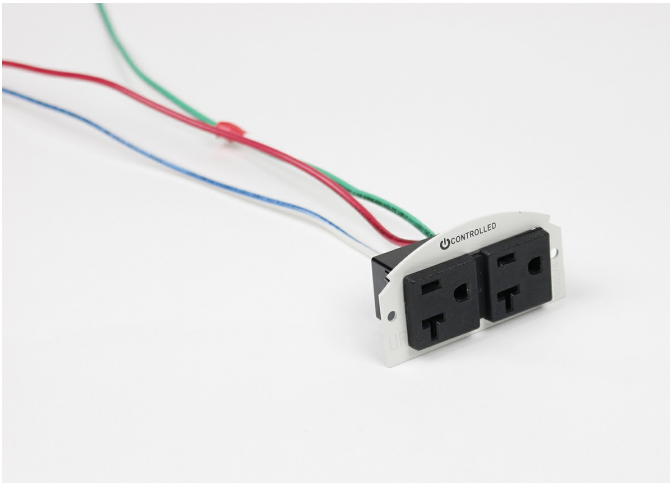

Wiremold
68REC-CTRL Controlled Receptacle
Part No. 68REC-CTRL

20A proprietary duplex receptacle marked with controlled receptacle marking.

Features & Benefits

This product meets the material restrictions of RoHS

Specifications

General Info

Product Line	Wiremold	UPC Number	786564085744
Country Of Origin	United States	Construction	Assembled
Application Sector	Commercial	Standard	cULus Listed Metallic Outlet Boxes: File E2961 Guide QCIT, cULus Listed Nonmetallic Outlet Boxes & Fittings Classified for Fire Resistance: File R8209 Guide CEYY Meets Article 300.21 300.22[C] & 314 of NEC
Type	Poke-Thru		