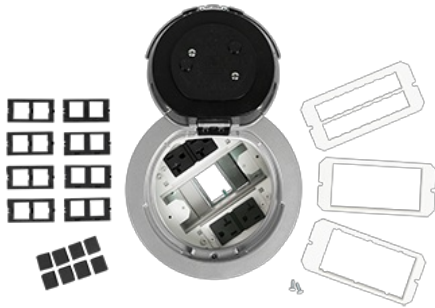

Wiremold
Discontinued - 6AT Prewired Evolution™ Poke Thru Device, Flush Style Cover, Aluminum
 Part No. 6AT2PAL

Designed for retrofit and new construction, Evolution Series 6" Recessed Poke-Thru devices provide convenient access to power, communications, and audio/video services recessed below floor level - providing maximum device protection. With 3 Gangs of capacity, you will be able to configure services for the needs of your space. The low-profile metal covers are available in brushed aluminum, satin brass, satin nickel, and multiple powder-coated finishes designed to match any space. Evolution Series 6" Poke-Thru devices are the perfect fit for kiosks, meeting rooms, training rooms, classrooms, healthcare facilities or commercial buildings with open-space architecture. For carpet, tile, wood and laminate concrete floor coverings.

Features & Benefits

Prewired assembly: Save on labor with a completely assembled, prewired poke-thru with every power receptacle already installed.

Recessed devices: All power, communications and A/V devices are recessed below floor level, providing maximum protection and device longevity.

Step-on-it installation: Quick and easy installation without the need for additional fasteners or a second installer.

Unique cover design: The cover opens a full 180 degrees with two unique spring-loaded slide egress doors to keep wires, connections and people safe.

Multiple finishes: Evolution Series Poke-Thru Devices are available in multiple finishes, (BK) black, (GY) gray, (NK) nickel, (BS) brass, (BZ) bronze, (AL) aluminum, (AA) brushed aluminum, (SB) satin brass, (SN) satin nickel to seamlessly match your environment.