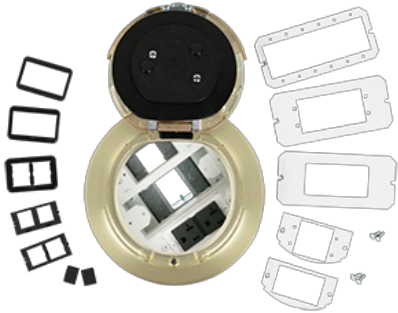

**Wiremold**  
6IN PREWIRED AV PT FLUSH ASSEM SB SATIN BRASS  
Part No. 6AT2PAVSB

Specifications

General Info

UPC Number	786564096535	Country Of Origin	United States
Product Line	Wiremold	Application Sector	Commercial
Type	Poke-Thru	Construction	Assembled
Standard	cULus Listed Metallic Outlet Boxes: File E2961 Guide QGIT, Meets Article 314.27(C) of NEC.	Number of Knockouts	3

Dimensions

Cubic Capacity 2578.88 cu in

Listing Agencies / 3rd Party Agencies

cULus Listed	Yes	cULus ListingNumber	E2961
--------------	-----	---------------------	-------

Buy American Act Compliance

NAFTA Yes