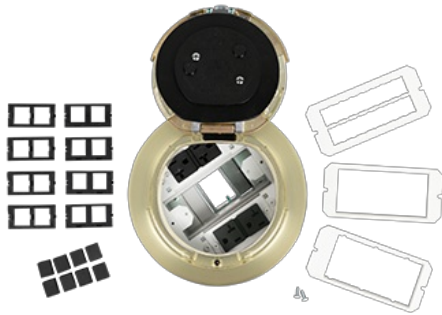

## Wiremold 3-Hour Fire Classified 6" Recessed Prewired Flush Style Poke-Thru Assembly Part No. 6AT2PSB3H

Designed for retrofit and new construction, Evolution Series 6inch Poke-Thru devices provide convenient access to power, communications, and audio/video services recessed below floor level - providing maximum device protection. With 3-gangs of capacity that allow you to configure services for the needs of your space, services can be placed in any location within the unit. The low-profile durable metal covers are available in six powder-coated finishes and three durable finishes, designed to match any space. The cover also features sliding doors that allow cables to neatly egress from the unit, protecting cables while reducing tripping hazards. Evolution Series 6inch Poke-Thru devices are the perfect fit for meeting and training rooms, classrooms, healthcare facilities or commercial buildings with open-space architecture.

**Multiple finishes:** Evolution Series Poke-Thru Devices are available in multiple finishes: (BK) black, (GY) gray, (BZ) bronze, (AA) brushed aluminum, (SB) satin brass and (SN) satin nickel to seamlessly match your environment.

**Recessed devices:** All power, communications and A/V devices are recessed below floor level, providing maximum protection and device longevity.

**Unique cover design:** The cover opens a full 180 degrees with two unique spring-loaded slide egress doors to keep wires, connections and people safe.

**Plug load control up to 30 feet:** Tested with Pass & Seymour® Wireless RF receptacles to control plug loads up to a distance of 30 feet when the cover is closed.

**Meets ADA accessibility guidelines:** Wide trim flange is designed to meet the ADA Accessibility Guidelines as it pertains to ADA Standard 4.5 which addresses changes in floor and ground surface levels. The poke-thru trim flanges are beveled so the slope is no greater than 1:2 ratio.