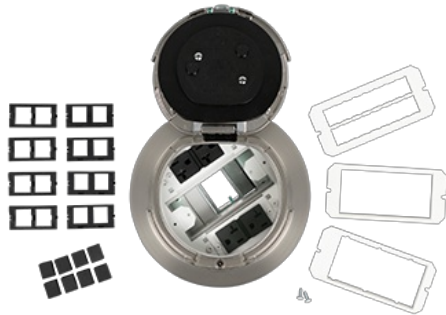

Wiremold
6IN PREWIRED FLUSH STYLE ASSEM SN SATIN NICKEL
Part No. 6AT2PSN

Designed for retrofit and new construction, Evolution Series 6" Poke-Thru devices provide convenient access to power, communications, and audio/video services recessed below floor level - providing maximum device protection. With three gangs of capacity that allow you to configure services for the needs of your space, services can be placed in any location within the unit. The low-profile durable metal covers are available in seven finishes, designed to match any space. The cover also features sliding doors that allow cables to neatly egress from the unit, protecting cables while reducing tripping hazards. Evolution Series 6" Poke-Thru devices are the perfect fit for meeting and training rooms, classrooms, healthcare facilities or commercial buildings with open-space architecture.

Features & Benefits

All Evolution Series Poke-Thru Devices, like every Wiremold Poke-Thru Device, meet and exceed UL scrub water exclusion requirements for tile, carpet, and wood covered floors.

Specifications

General Info

Product Line	Wiremold	UPC Number	786564096696
Country Of Origin	United States	Construction	Assembled
Number of Knockouts	3	Application Sector	Commercial
Standard	cULus Listed Metallic Outlet Boxes: File E2961 Guide QCIT Meets Article 314.27(C) of NEC.	Type	Poke-Thru

Dimensions

Product Width US	7.25 in	Product Height US	16.25 in
Cubic Capacity	2578.88 cu in		

Listing Agencies / 3rd Party Agencies

cULus ListingNumber	E2961	cULus Listed	Yes
---------------------	-------	--------------	-----