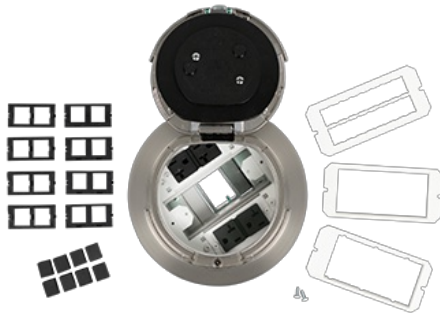

## Wiremold 3-Hour Fire Classified 6" Recessed Prewired Flush Style Poke-Thru Assembly Part No. 6AT2PSN3H

Designed for retrofit and new construction, Evolution Series 6inch Poke-Thru devices provide convenient access to power, communications, and audio/video services recessed below floor level - providing maximum device protection. With 3-gangs of capacity that allow you to configure services for the needs of your space, services can be placed in any location within the unit. The low-profile durable metal covers are available in six powder-coated finishes and three durable finishes, designed to match any space. The cover also features sliding doors that allow cables to neatly egress from the unit, protecting cables while reducing tripping hazards. Evolution Series 6inch Poke-Thru devices are the perfect fit for meeting and training rooms, classrooms, healthcare facilities or commercial buildings with open-space architecture.

**Multiple finishes:** Evolution Series Poke-Thru Devices are available in multiple finishes: (BK) black, (GY) gray, (BZ) bronze, (AA) brushed aluminum, (SB) satin brass and (SN) satin nickel to seamlessly match your environment.

**Recessed devices:** All power, communications and A/V devices are recessed below floor level, providing maximum protection and device longevity.

**Unique cover design:** The cover opens a full 180 degrees with two unique spring-loaded slide egress doors to keep wires, connections and people safe.

**Plug load control up to 30 feet:** Tested with Pass & Seymour® Wireless RF receptacles to control plug loads up to a distance of 30 feet when the cover is closed.

**Meets ADA accessibility guidelines:** Wide trim flange is designed to meet the ADA Accessibility Guidelines as it pertains to ADA Standard 4.5 which addresses changes in floor and ground surface levels. The poke-thru trim flanges are beveled so the slope is no greater than 1:2 ratio.